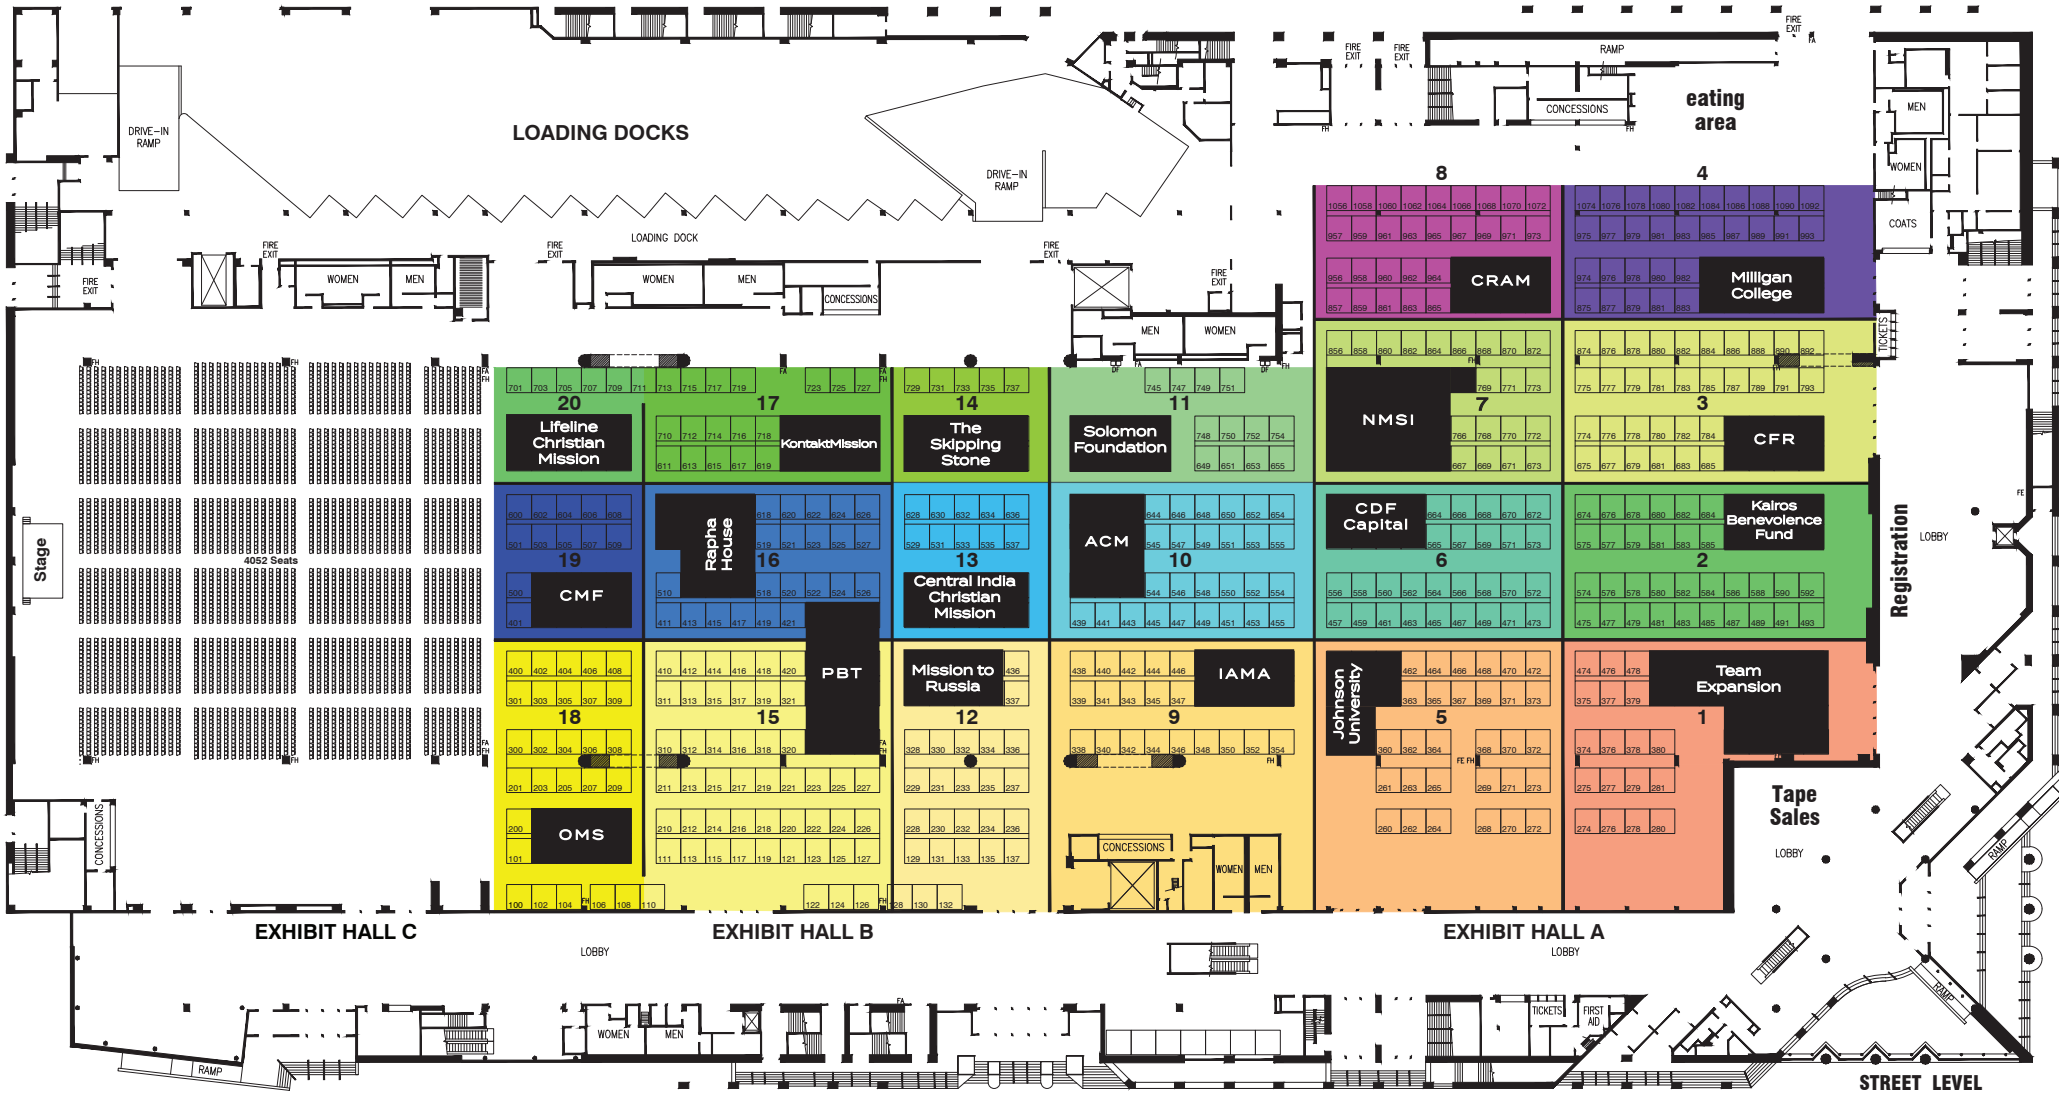

DUKE ENERGY CENTER

CINCINNATI, OHIO
SIXTH STREET

FIFTH STREET

STREET LEVEL